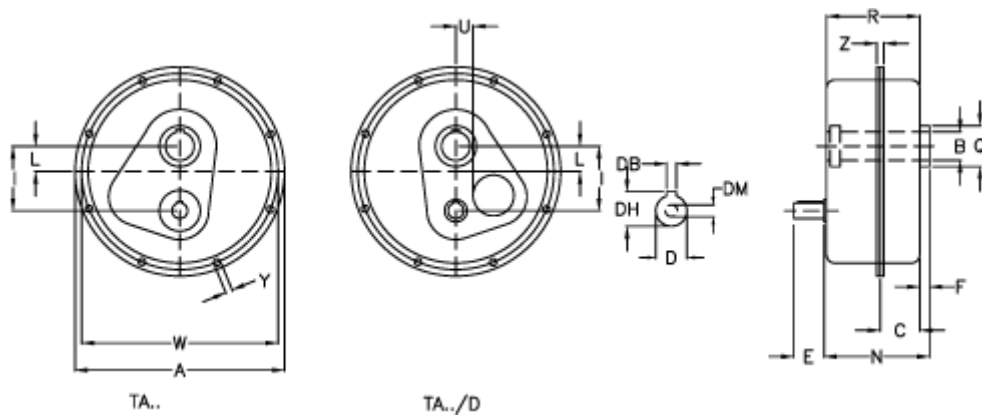

Data Sheet

Article number: 29481250500

Description: Shaft mount. speed reducer
TA 125.125 i=5 without lubrication

Measures

a	= 850	E = 140	W	= 805
B G7	= 125	F = 34	Weight (kg)	= 330
C	= 110	I = 290	Y	= 17.0
DB	= 18	L = 107	Z	= 44.5
Description	= TA 125.125	N = 310.0		
DH	= 64.0	Q = 170		
D h6	= 60	R = 304.0		
DM	= M16	U = 70		